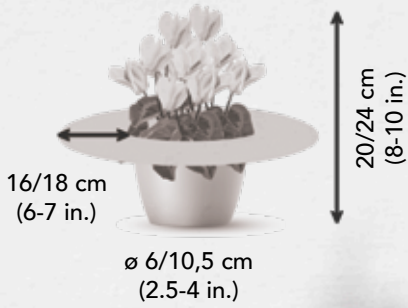

MINI FLOWER