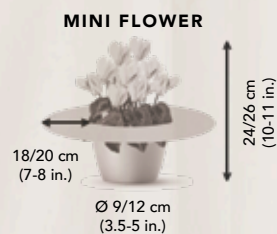

Metis®
ABANICO®

4701
VICTORIA