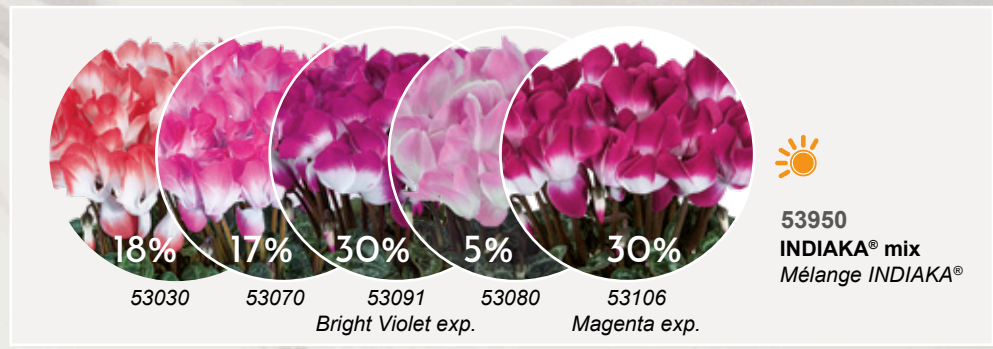

INDIAKA®
SEE OUR COMMUNICATION
CAMPAIGN