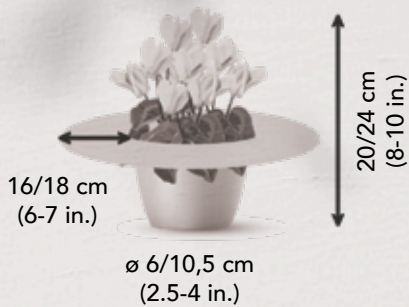

MINI FLOWER