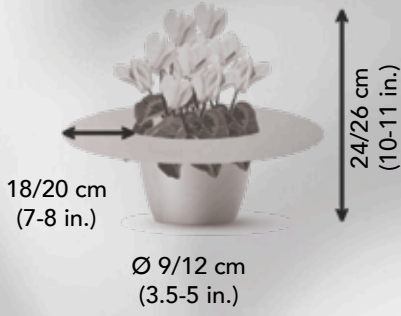

MINI FLOWER