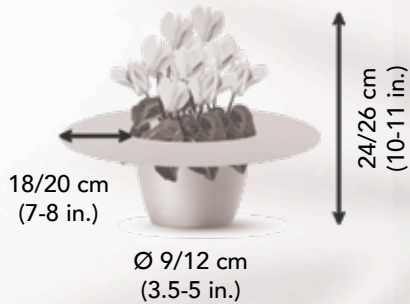

MINI FLOWER