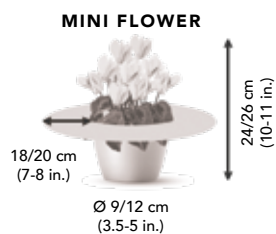

Metis®
ABANICO®

4701
VICTORIA