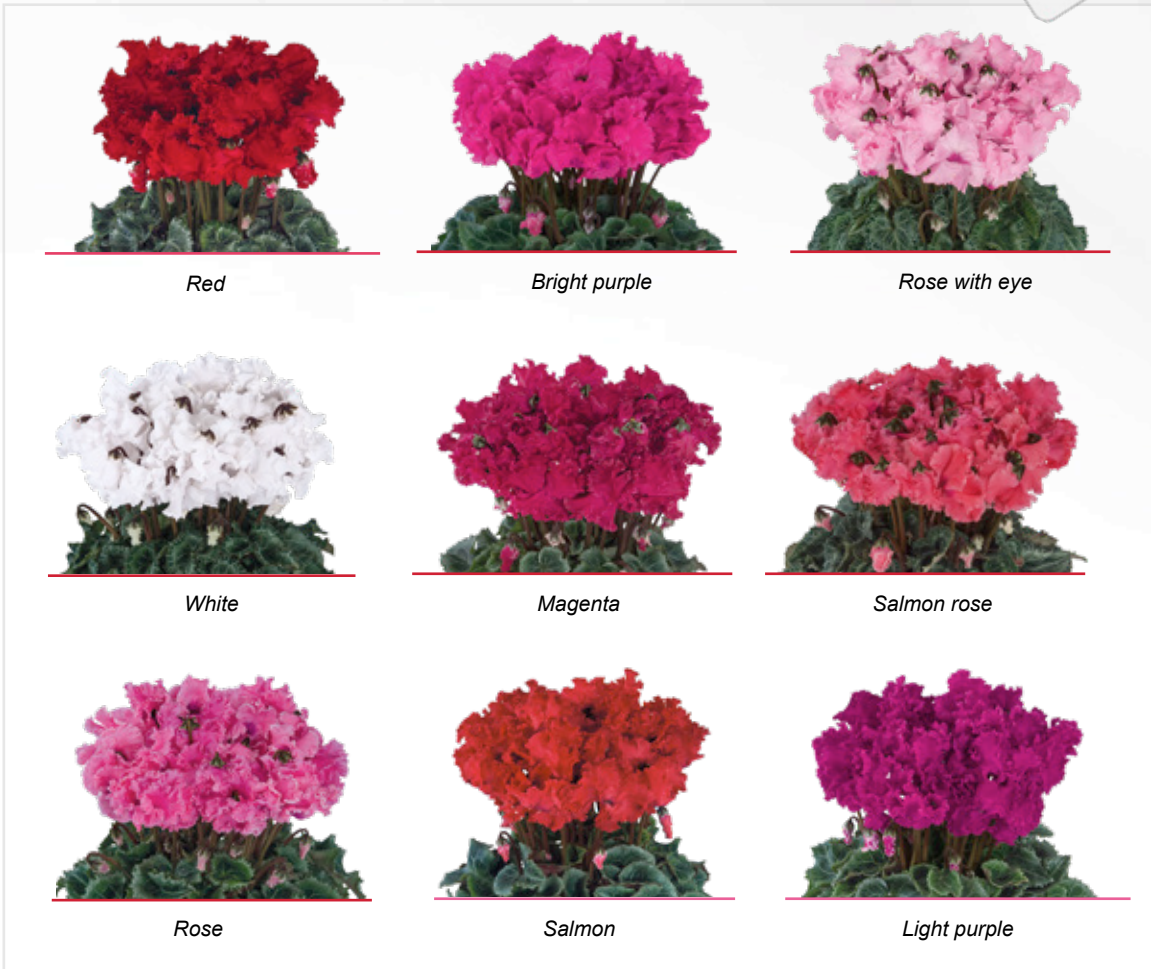

A mix of 9 very bright colours, including a luminous red

Strongly fringed petals

Exceptionally abundant flower count

Uniform growth in Autumn
Replaces 4590-PomPom® mix

48900
CRISPINO® mix
Mélange CRISPINO®