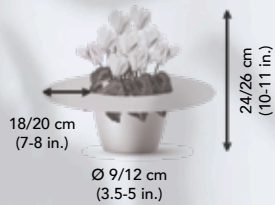

MINI FLOWER

4210

Scarlet red silverleaf
Rouge écarlate décora