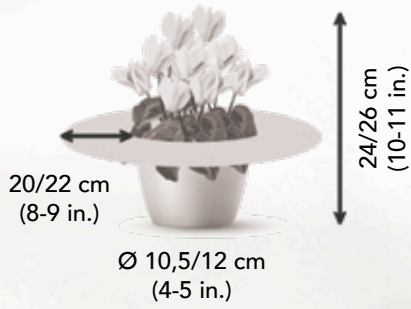

MIDI FLOWER

Tianis®
FANTASIA®