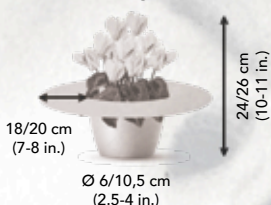

MINI FLOWER