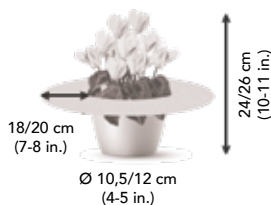

MINI FLOWER