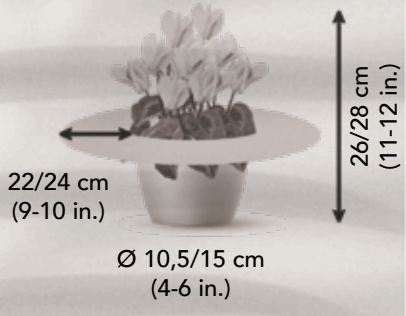

INDIAKA®
SHARE THE JOY

NEW LIGHTER ROSE TONE

Two-tone appearance
well-defined and stable

Beautiful dark green
contrasting foliage

Generous plant structure

53080

 **INDIAKA® Light rose**
INDIAKA® Fuchsia clair